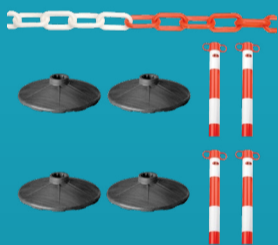

EV BUNDLES

Part No. 100400

BASIC EV SAFETY KIT

Contains:

- ✓ 1x Arc Flash Face Shield
- ✓ 1x Face Shield Protective Bag
- ✓ 1x Pair Of EV Insulated Gloves
- ✓ 1x Pair Of Gauntlet Overgloves
- ✓ 4x Safety Chain
- ✓ 4x Chain Support Posts
- ✓ 4x Chain Support Heavy Bases
- ✓ 3x High Voltage Signs For Chains
- ✓ 1x Rescue Safety Pole
- ✓ 1x Insulated Rubber Mat
- ✓ 1x Voltage Detector
- ✓ 1x Shutdown Timer
- ✓ 1x EV Lockout Station Box
- ✓ 1x EV Lockout Safety Padlock
- ✓ 1x EV Lockout Safety Padlock Long Shackle
- ✓ 1x Isolation Port Lockout Device
- ✓ 1x High Voltage Identification Tags

Part No. 100405

MASTER EV SAFETY KIT

Contains:

- ✓ 1x Arc Flash Face Shield
- ✓ 1x Face Shield Protective Bag
- ✓ 1x Pair Of EV Insulated Gloves
- ✓ 1x Pair Of Gauntlet Overgloves
- ✓ 4x Safety Chain
- ✓ 4x Chain Support Posts
- ✓ 4x Chain Support Heavy Bases
- ✓ 3x High Voltage Signs For Chains
- ✓ 1x Rescue Safety Pole
- ✓ 1x Insulated Rubber Mat
- ✓ 1x Voltage Detector
- ✓ 1x Shutdown Timer
- ✓ 1x EV Lockout Station Box
- ✓ 1x EV Lockout Safety Padlock
- ✓ 1x EV Lockout Safety Padlock Long Shackle
- ✓ 1x Isolation Port Lockout Device
- ✓ 1x High Voltage Identification Tags

Part No. 100420

EV LOCK OUT KIT

Contains:

- ✓ 1x EV Lockout Station Box
- ✓ 1x EV Lockout Safety Padlock
- ✓ 1x EV Lockout Safety Padlock Long Shackle
- ✓ 1x Isolation Port Lockout Device
- ✓ 1x High Voltage Identification Tags

Part No. 100410

EV POSTS & CHAIN BUNDLE

Contains:

- ✓ 4x Safety Chain
- ✓ 4x Chain Support Posts
- ✓ 4x Chain Support Heavy Bases
- ✓ 3x High Voltage Signs For Chains

Part No. 100415

EV POSTS, CHAIN & SIGN BUNDLE