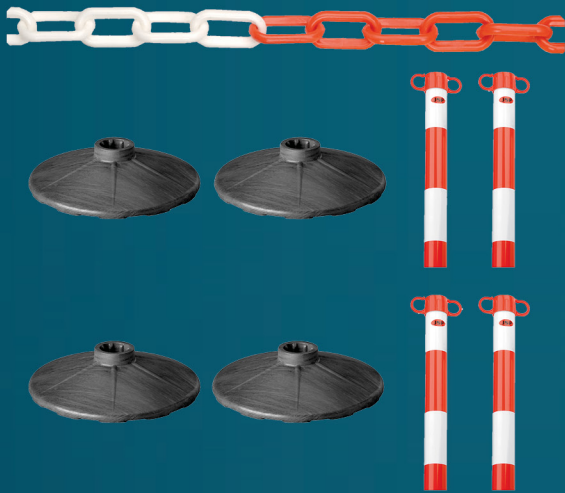

EV BUNDLES

Part No. 100420

EV LOCK OUT KIT

Contains:

- ✓ 1x EV Lockout Station Box
- ✓ 1x EV Lockout Safety Padlock
- ✓ 1x EV Lockout Safety Padlock Long Shackle
- ✓ 1x Isolation Port Lockout Device
- ✓ 1x High Voltage Identification Tags